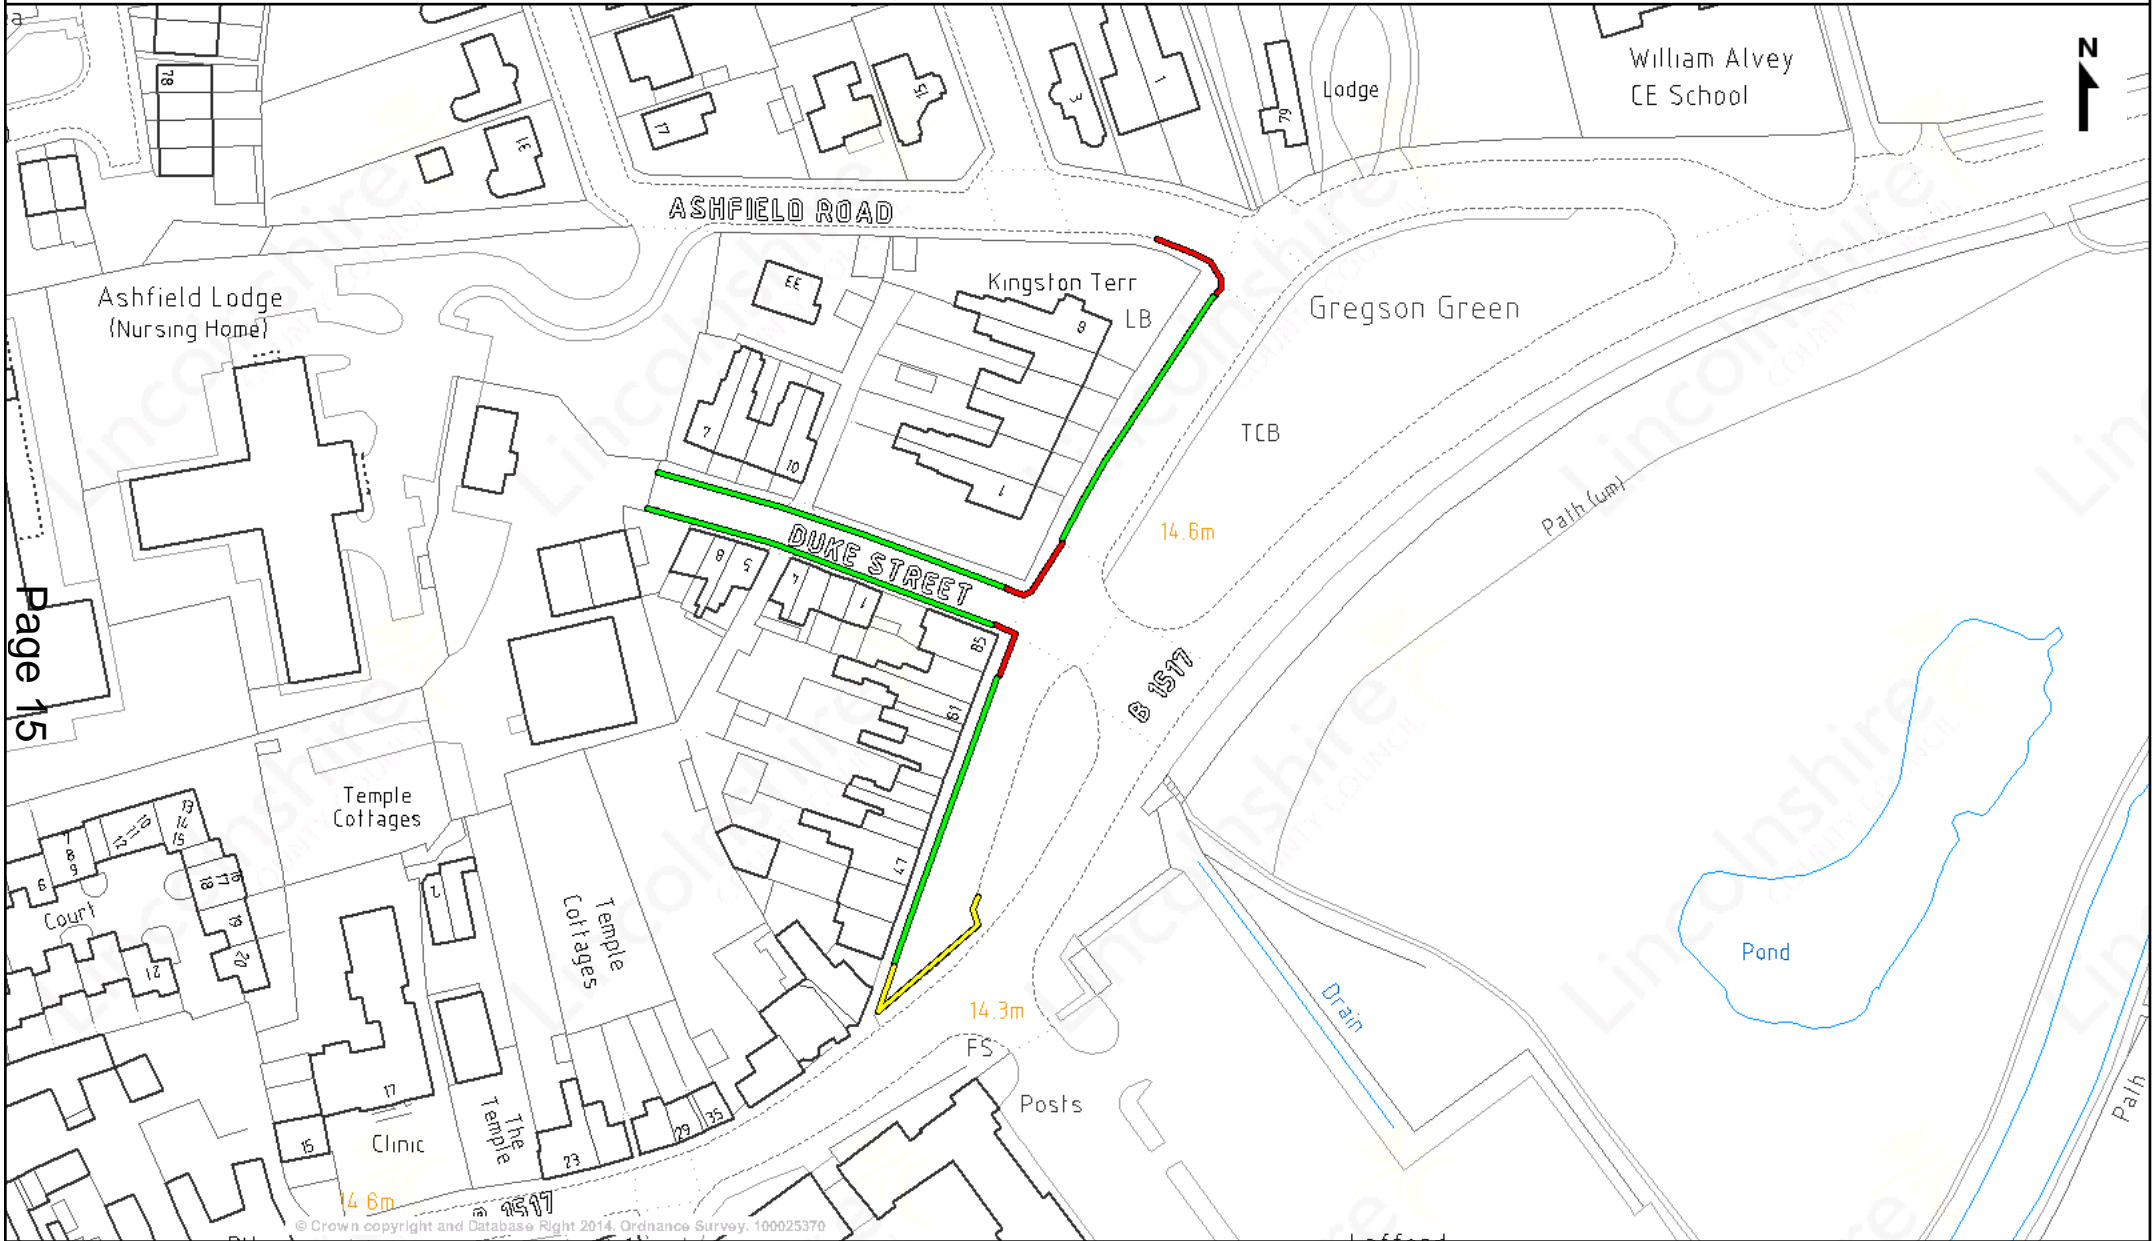

Proposed Residents Parking Scheme (RPS) - (green = RPS areas, red = No Waiting 8am-6pm Mon-Sat, yellow = No Waiting At Any Time)

Page 15

This page is intentionally left blank